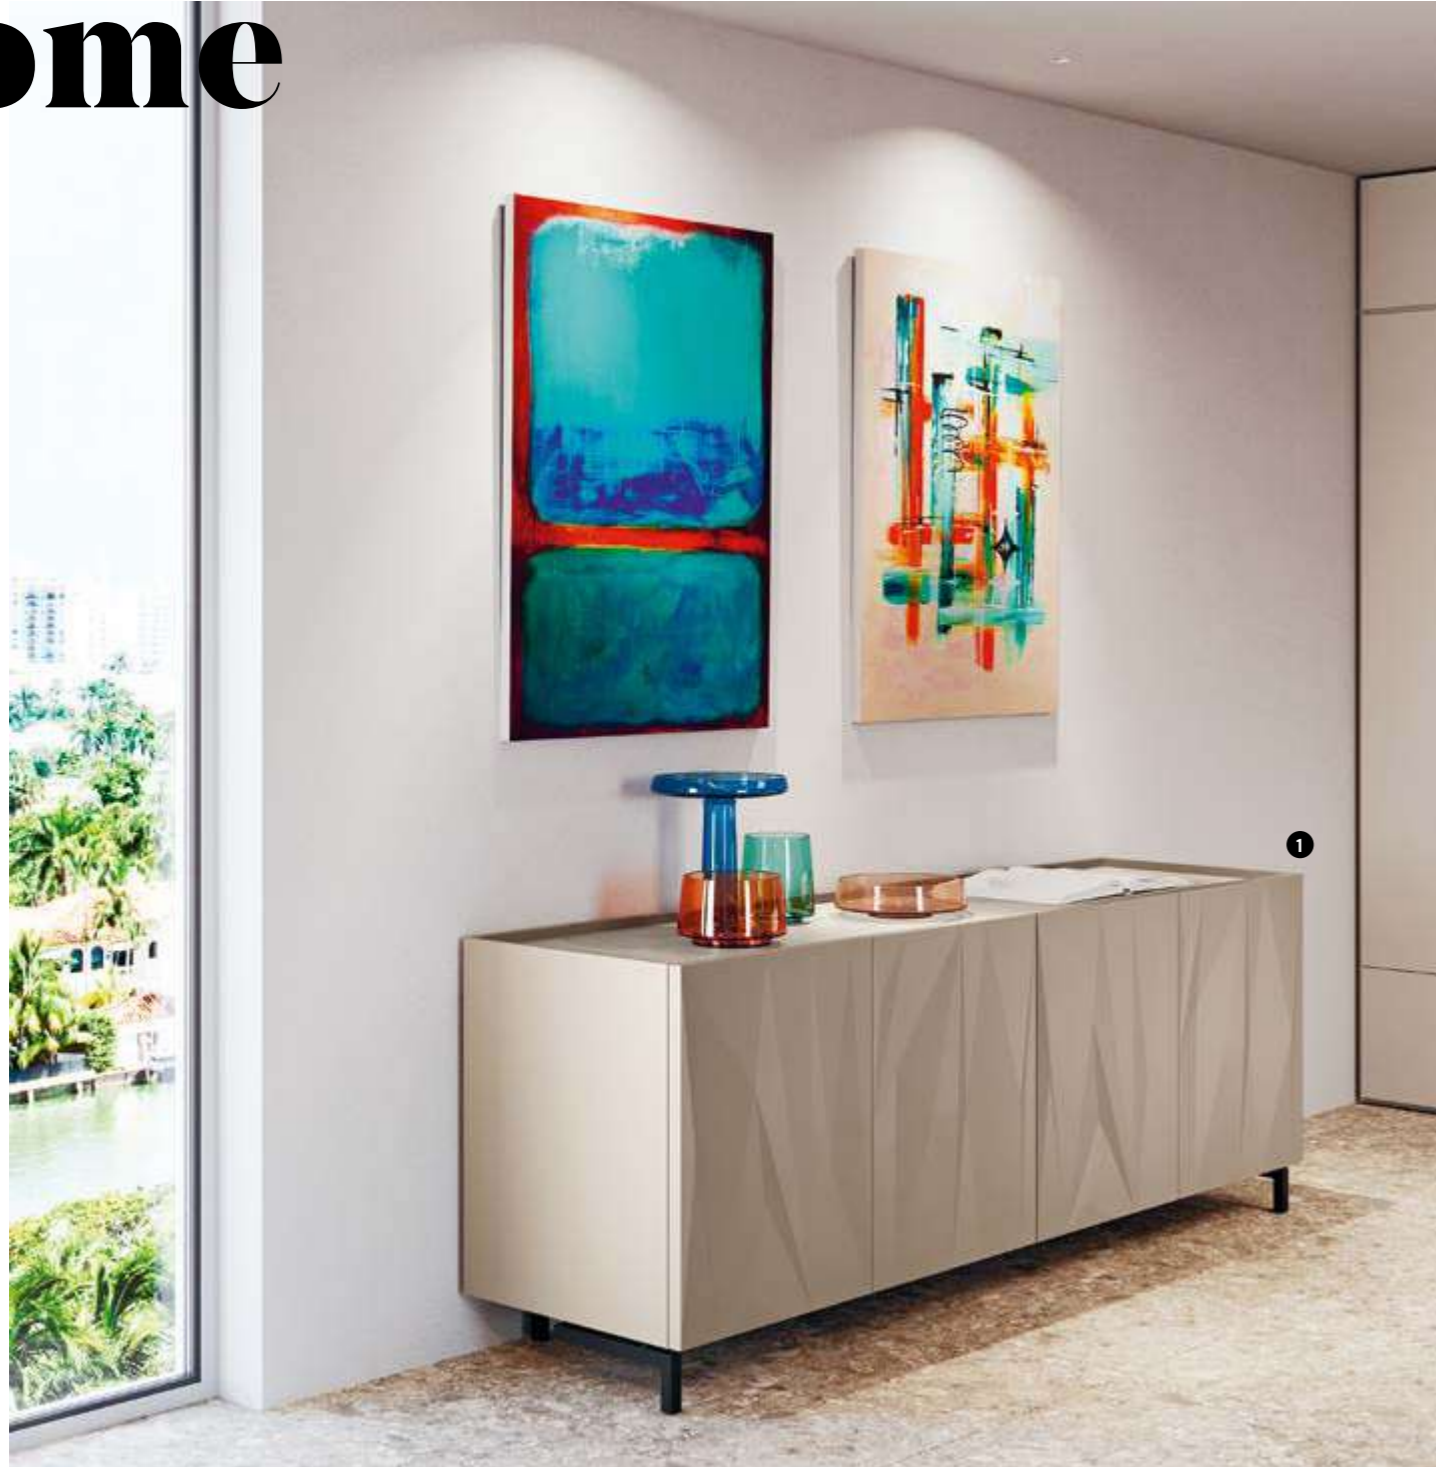

We furnish the entire home

Your style,
in any room.