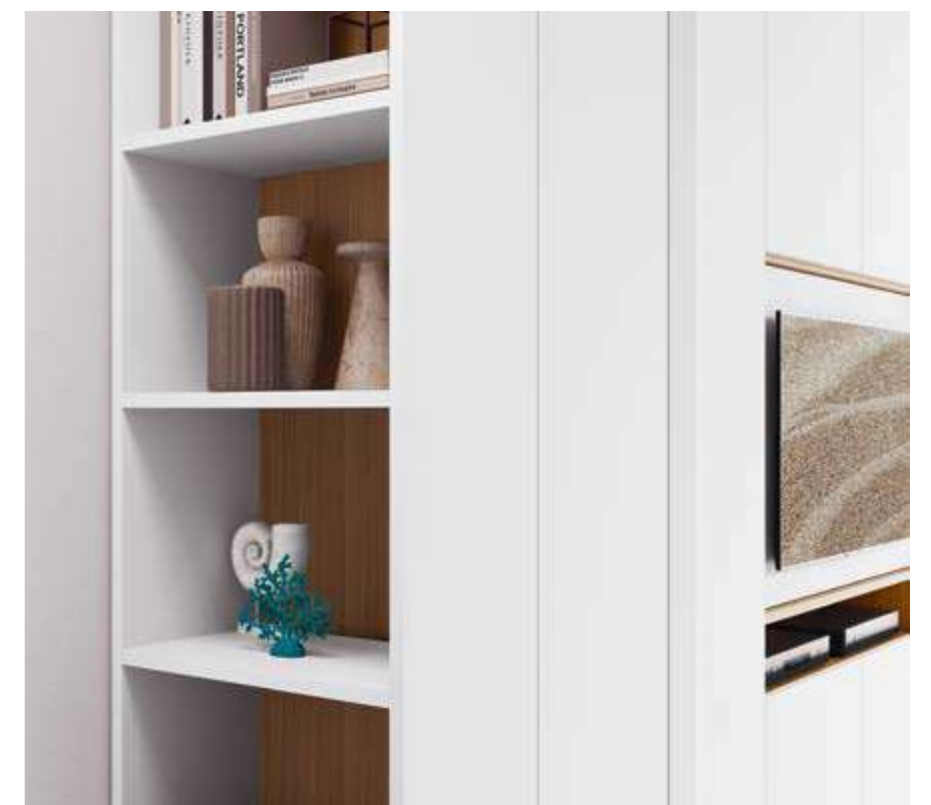

NOTTE.

7 — Wardrobe with LUMIA hinged doors and TV compartment

Lumia door: matt Bianco neve lacquered

TV compartment: matt Bianco neve lacquered

Internal structure: Noce melamine-faced

Back panels: Noce melamine-faced

Drawer fronts: Noce melamine-faced

Sides: matt Bianco neve lacquered

8 — DESIRE bed

Headboard and bed frame: matt Oceano lacquered and Sinfony

Steel fabric

9 — DIDO bedroom set

Structure: matt Bianco neve lacquered

Top and plinth: Noce melamine-faced

Handle: Carbon grey metal