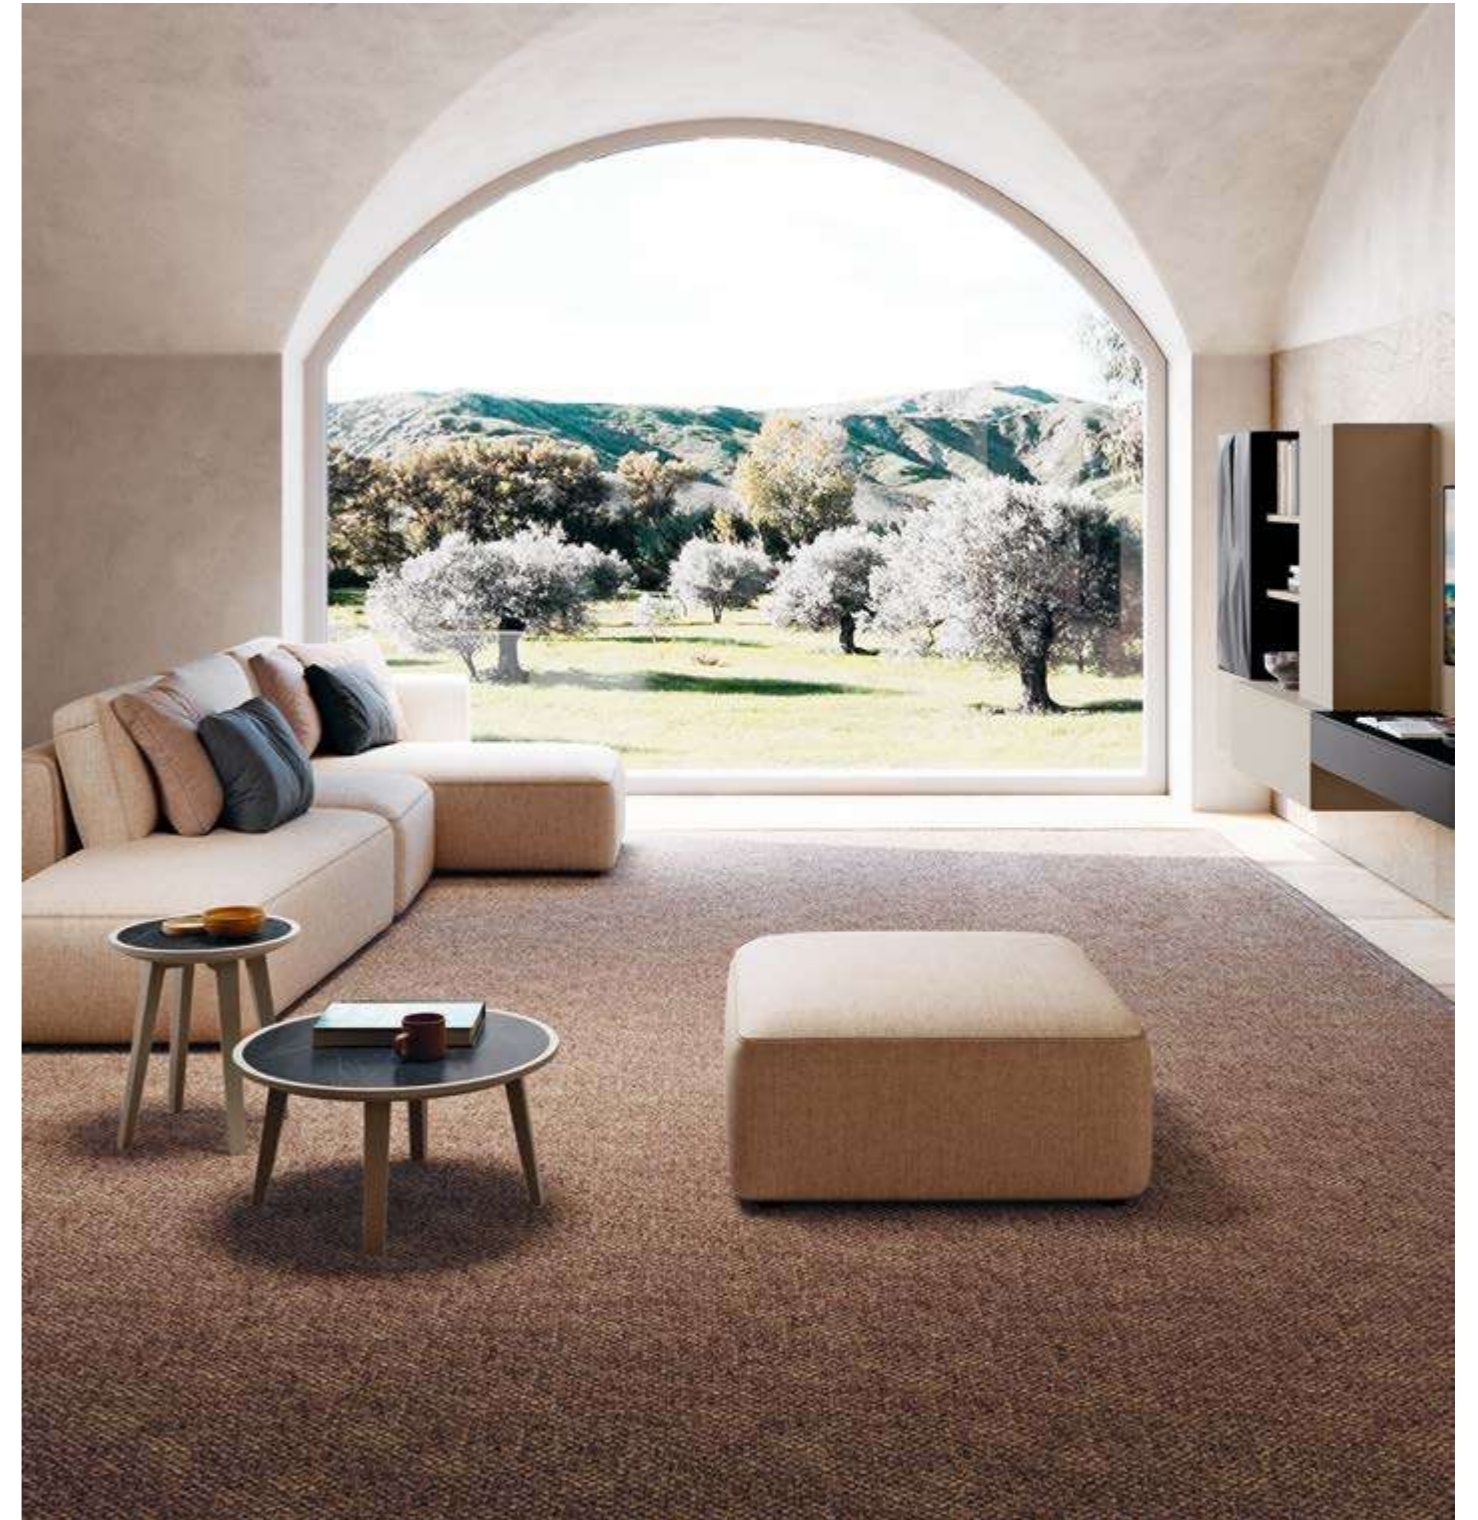

new products

2

Cover doors

The Cover protruding doors embellish the linearity of the Diciotto and Trenta systems thanks to an attractive game of blocks and voids.