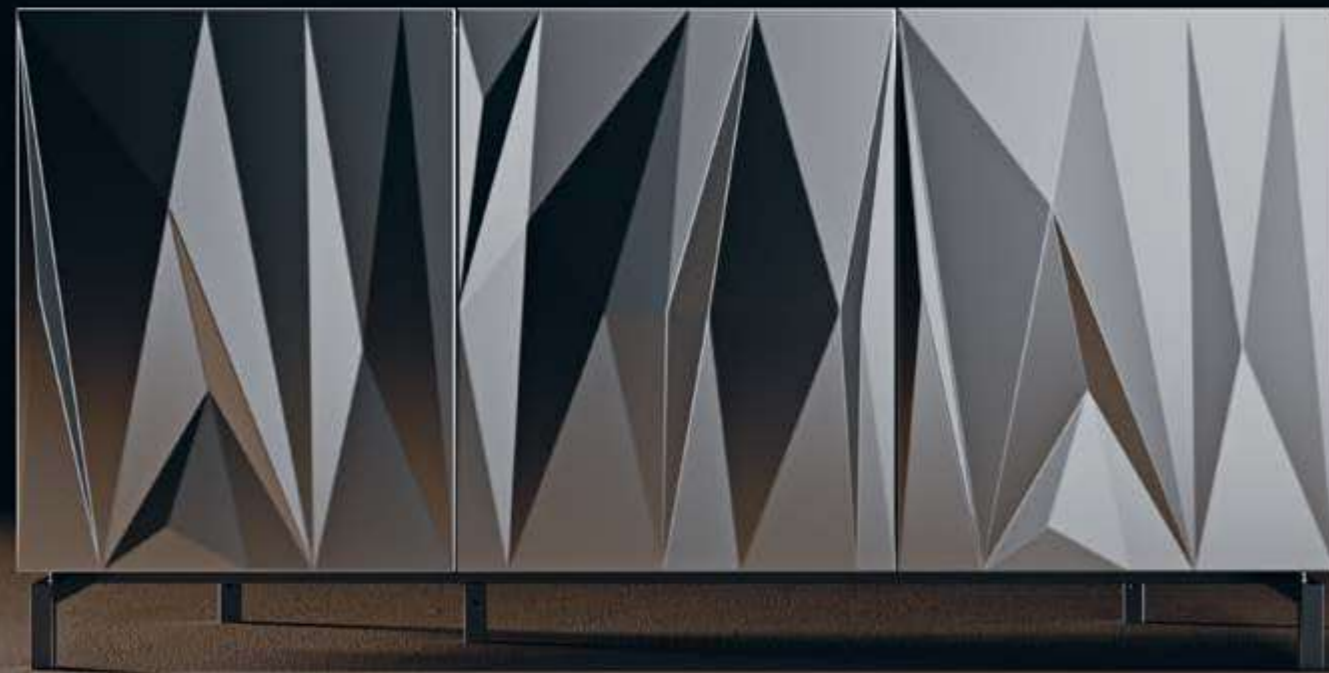

The evolution of design

Daniel Libeskind

A Polish-American architect, Daniel Libeskind is an acclaimed international figure on the urban architecture and design scene. Backed by a profound commitment to music, philosophy and literature, his projects aim to create an architecture that is resonant, original and sustainable.

Libeskind established his architecture studio in Berlin, Germany, in 1989 after winning the contest for the construction of the Jewish Museum in Berlin. In February 2003, Studio Libeskind moved its headquarters from Berlin to New York City to supervise the master-plan for the redevelopment of the World Trade Center, which is now under way in Lower Man-

hattan. The Daniel Libeskind studio is involved in the design and construction of a wide range of urban, cultural and commercial projects all over the world, completing buildings ranging from museums and concert halls to conference centres, university buildings, hotels, shopping centres and residential towers.

In his capacity as Principal Design Architect, Daniel Libeskind is the point of reference for art and architecture related issues in universities and professional summits. His architecture and ideas have been covered by a large number of articles and exhibitions, influencing the field of architecture and the development of cities and culture.

The Febal Casa collection designed by Daniel Libeskind pursues and captures the poetry and strength of light in architecture. In this project, three-dimensional surfaces, light and shadow play on ephemeral shapes and emphasise the textured appeal of each piece.