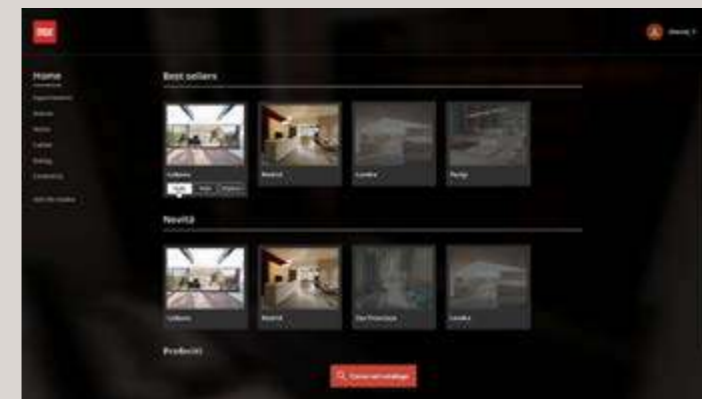

We design living

L.I.V.E. Live Interiors Virtual Experience

Find out more about L.I.V.E., the new tool dedicated to designing home environments at your nearest Febal Casa Store.

We offer furniture solutions for the entire home with a new project capable of giving customers a unique user experience. A high-tech journey to discover genuine domestic atmospheres that illustrate the essence of modern life thanks to 3 space archetypes: the corner configuration, the linear one and the partition solution. This tool enhances the level of imagination, going beyond the physical limit of displays and illustrating our design skills, while enhancing the store's brand experience.

In this journey, the architectural dimension works like a container for the ongoing stylistic research, expressing a broad range of compositions of various sizes capable of reflecting the main trends and needs at the current time.

Interactive navigation allows the customer to walk into the settings which are constantly updated with the latest modularity, new products and finishes which express an authentic and original concept to furnish the entire home.

A new brand experience

Immersive

Fast

Simple

Multi-device