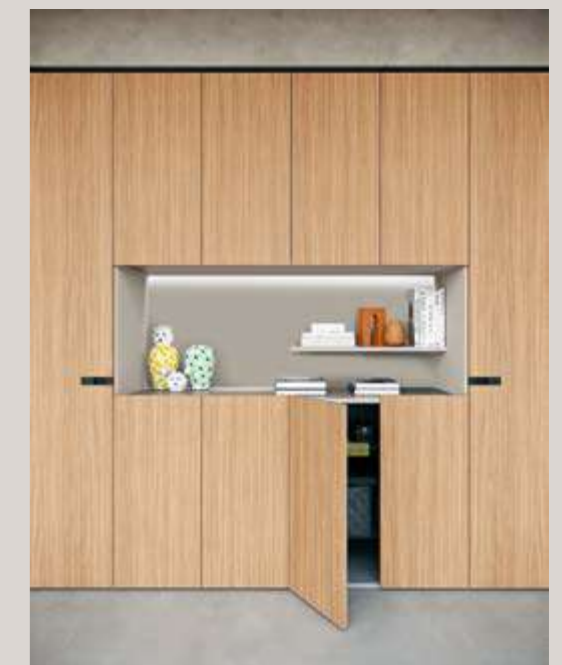

Wardrobe with niche

The wardrobe with niche allows you to develop solutions capable of solving all individual and space requirements. Customisable with shelves and finishes that are tone-on-tone or in contrast for multiple uses.